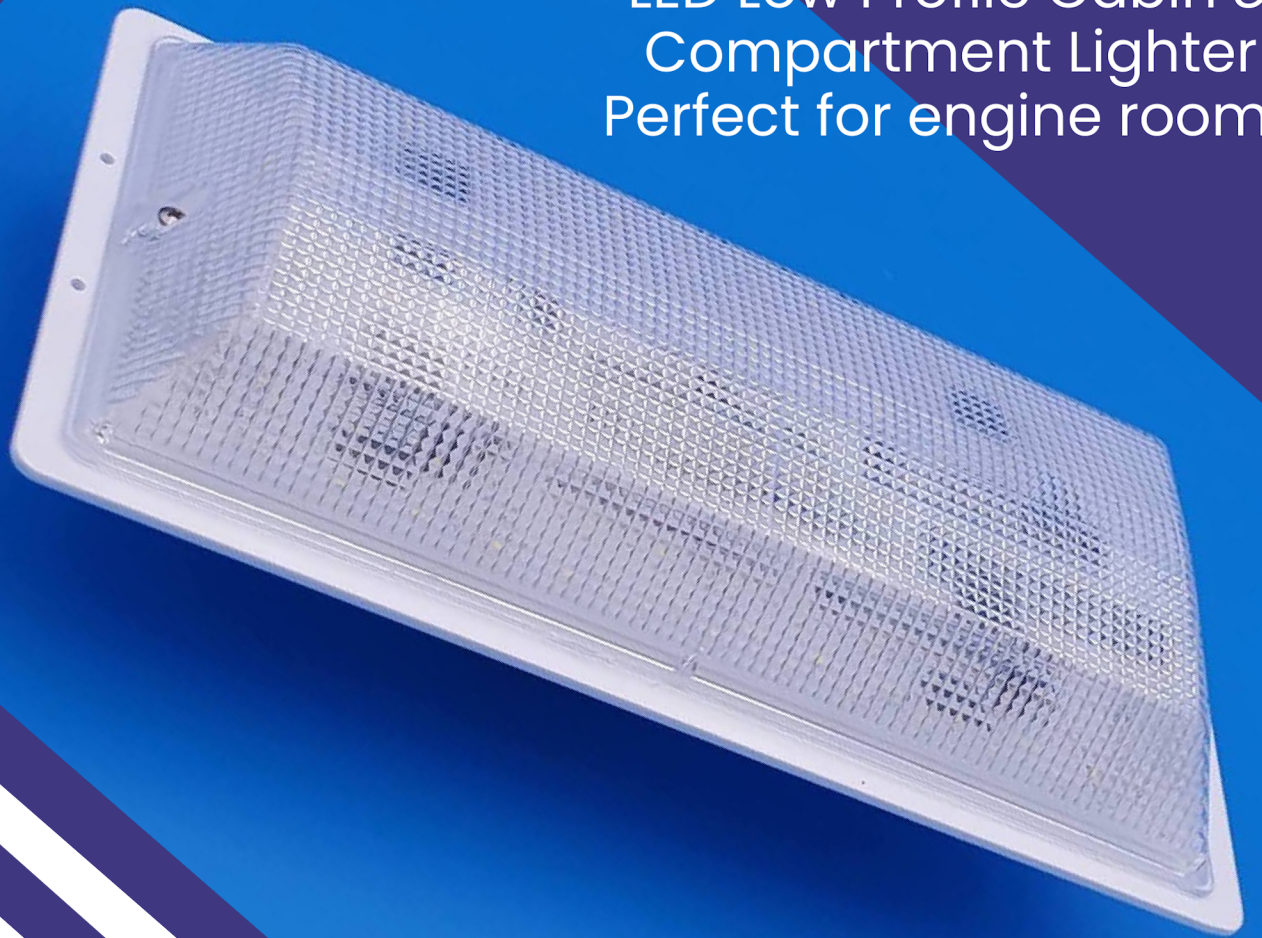

# BERING SEA

BY  
ILLUMACORP

LED Low Profile Cabin &  
Compartment Lighter  
Perfect for engine rooms

## Specifications

- Operates on 10-24 Volts DC
- 10-30 DC and 120-240 Volts AC Operation Optional
- 1.5 Amps on 12 Volts DC: 0.75 Amps on 24 Volts DC
- Polycarbonate Prismatic Lens
- Mounts with Two or Four #6 Screws (Furnished)
- Flat Back for Surface Installation
- Made in USA with 3-Year Warranty
- 48 Cool White Leds for Light Source
- 2460 Lumen Output all voltages Integrated Driver for Low-Profile Applications 12-1/8" Long x 5-5/8" Wide x 1-5/8" High. 1/8" Aluminum Back Plate
- All fixtures are serially numbered to ensure warranty coverage.