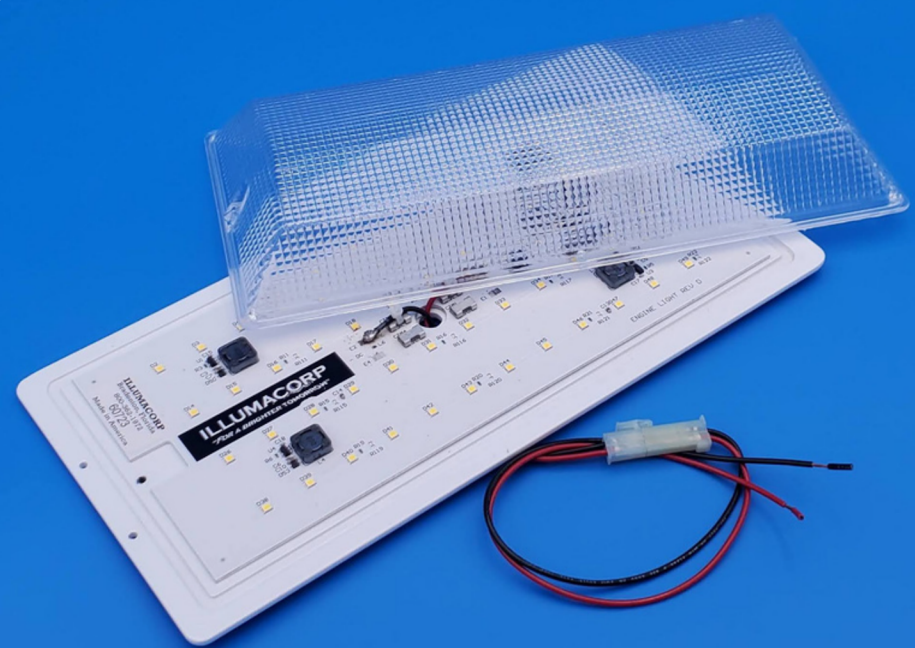

# BERING SEA

BY  
ILLUMACORP

LED Low Profile Cabin &  
Compartment Lighter  
Perfect for engine rooms

## Specifications

- Operates on 10-24 Volts DC
- 10-30 DC and 120-240 Volts AC Operation Optional
- 1.5 Amps on 12 Volts DC: 0.75 Amps on 24 Volts DC
- Polycarbonate Prismatic Lens
- Mounts with Two or Four #6 Screws (Furnished)
- Flat Back for Surface Installation
- Made in USA with 3-Year Warranty
- 48 Cool White Leds for Light Source
- 2460 Lumen Output all voltages Integrated Driver for Low-Profile Applications 12-1/8" Long x 5-5/8" Wide x 1-5/8" High. 1/8" Aluminum Back Plate
- All fixtures are serially numbered to ensure warranty coverage.