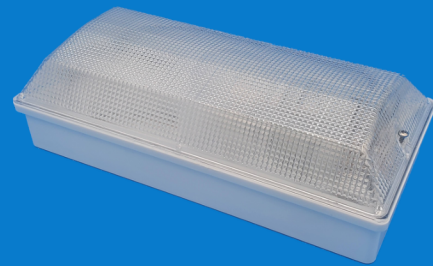

**MADE
IN
THE
USA**

All our products are proudly made in the state of Florida, servicing customers since 1970 and are serially numbered to ensure warranty coverage.

Email:
Sales@illumacorpLLC.com

WWW.ILLUMACORPLLC.COM